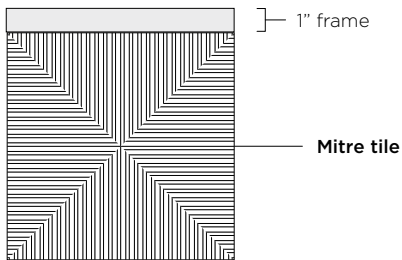

**TAMALPAIS**  
COCKTAIL TABLE

---

**DIMENSIONS**

48 L x 21 D x 16 H

See diagram for other configurations and sizes.

**MATERIALS**

Blackened steel base with cast bronze tile top.

**FINISH**

228 S. East Street, Cloverdale, CA 95425  
TEL 707.669.0556 WEB tuellreynolds.com

	9.625"	19.25"	28.875"	38.5"	48.125"	57.75"
9.625"	1	2	3	4	5	6
19.25"	2					
28.875"	3					
38.5"	4					
48.125"	5					
57.75"	6					

### Additional Notes:

Cast bronze tiles are 9 5/8" x 9 5/8", typical, and frame is 1" x 2" iron channel

Custom configurations are also welcome. Height is easily customized.

228 S. East Street, Cloverdale, CA 95425  
TEL 707.669.0556 WEB tuellreynolds.com