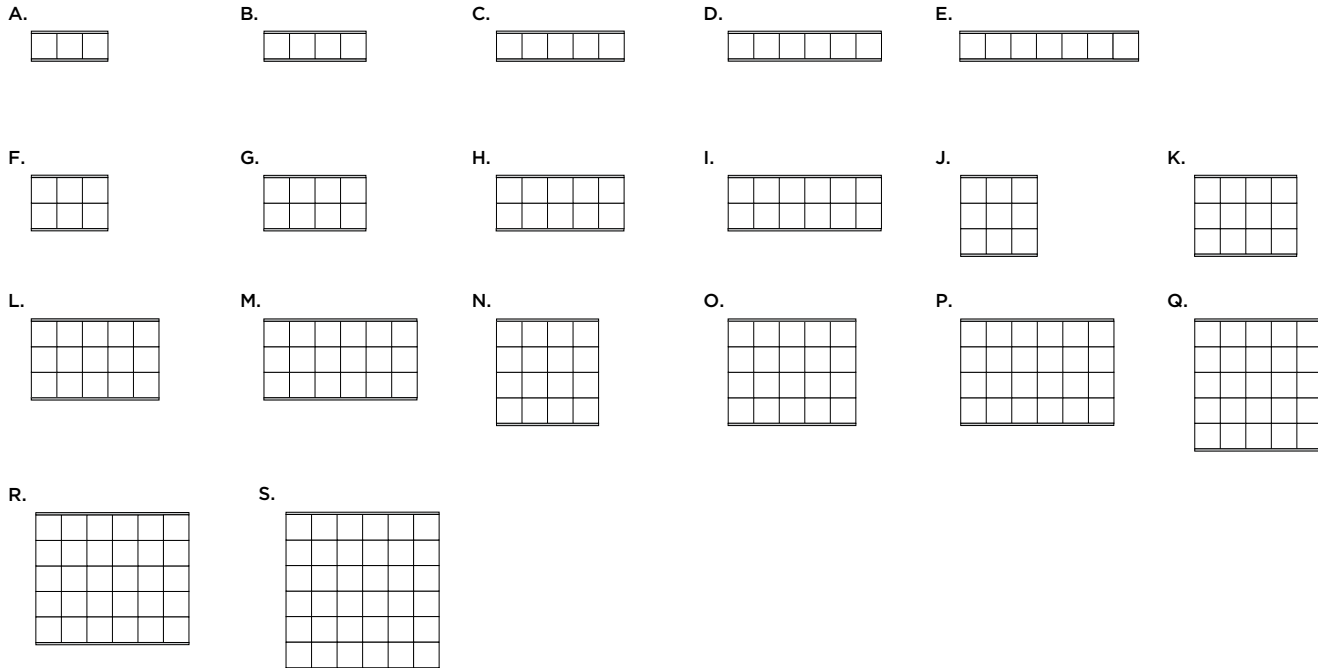

**TAMALPAIS**  
COCKTAIL TABLE

---

**DIMENSIONS**

48 L x 21 D x 16 H

See diagram for other configurations and sizes.

**MATERIALS**

Blackened steel base with cast bronze tile top.

**FINISH**

228 S. East Street, Cloverdale, CA 95425  
TEL 707.669.0556 WEB tuellreynolds.com

	9.625"	19.25"	28.875"	38.5"	48.125"	57.75"
9.625"	1	2	3	4	5	6
19.25"	2					
28.875"	3					
38.5"	4					
48.125"	5					
57.75"	6					