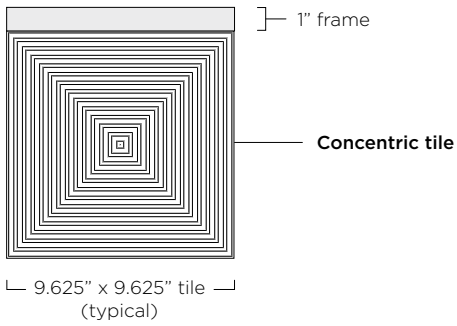

**TAMALPAIS**  
COCKTAIL TABLE

---

**DIMENSIONS**

48 L x 21 D x 16 H

See diagram for other configurations and sizes.

**MATERIALS**

Blackened steel base with cast bronze tile top.

**FINISH**

228 S. East Street, Cloverdale, CA 95425  
TEL 707.669.0556 WEB tuellreynolds.com

	9.625"	19.25"	28.875"	38.5"	48.125"	57.75"
9.625"	1	2	3	4	5	6
19.25"	2					
28.875"	3					
38.5"	4					
48.125"	5					
57.75"	6					

### Additional Notes:

Cast bronze tiles are 9 5/8" x 9 5/8", typical, and frame is 1" x 2" iron channel

Custom configurations are also welcome. Height is easily customized.

228 S. East Street, Cloverdale, CA 95425  
TEL 707.669.0556 WEB tuellreynolds.com