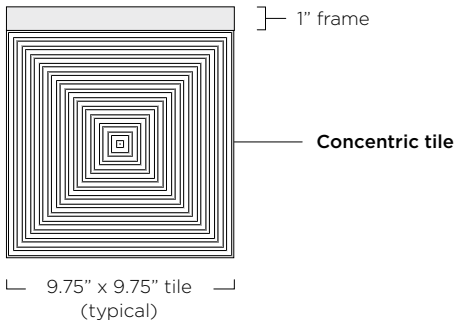

TAMALPAIS
COCKTAIL TABLE

DIMENSIONS

48.75 L x 21.5 D x 16 H
See diagram for other configurations and sizes.

MATERIALS

Blackened steel base with cast bronze tile top.

FINISH

Bronze tiles available in Light, Medium, Dark, or Warm Silver (premium finish). Clear lacquered blackened steel base, wax top coat tiles standard.

ITEM NUMBER

T - 150

NOTES

Tiles available in two patterns: Mitre (shown) or Concentric. Custom configurations welcome.

228 S. East Street, Cloverdale, CA 95425
TEL 707.669.0556 WEB tuellreynolds.com

	9.75"	19.5"	29.25"	39"	48.75"	58.5"
9.75"	1	2	3	4	5	6
19.5"	2					
29.25"	3					
39"	4					
48.75"	5					
58.5"	6					

TAMALPAIS TABLE - COCKTAIL/SIDE/CONSOLE

Standard Plan Configurations:

- A. 1 x 3 11.75 x 29.25
- B. 1 x 4 11.75 x 39
- C. 1 x 5 11.75 x 48.75
- D. 1 x 6 11.75 x 58.5
- E. 1 x 7 11.75 x 68.25
- F. 2 x 3 21.5 x 29.25
- G. 2 x 4 21.5 x 39
- H. 2 x 5 21.5 x 48.75
- I. 2 x 6 21.5 x 58.5
- J. 3 x 3 31.25 x 29.25
- K. 3 x 4 31.25 x 39
- L. 3 x 5 31.25 x 48.75
- M. 3 x 6 31.25 x 58.5
- N. 4 x 4 41 x 39
- O. 4 x 5 41 x 48.75
- P. 4 x 6 41 x 58.5
- Q. 5 x 5 50.75 x 48.75
- R. 5 x 6 50.75 x 58.5
- S. 6 x 6 60.5 x 58.5

Additional Notes:

Cast bronze tiles are 9 3/4" x 9 3/4", typical, and frame is 1" x 2" iron channel

Custom configurations are also welcome. 32" H is standard for consoles, 16" for cocktail tables although easily customized.