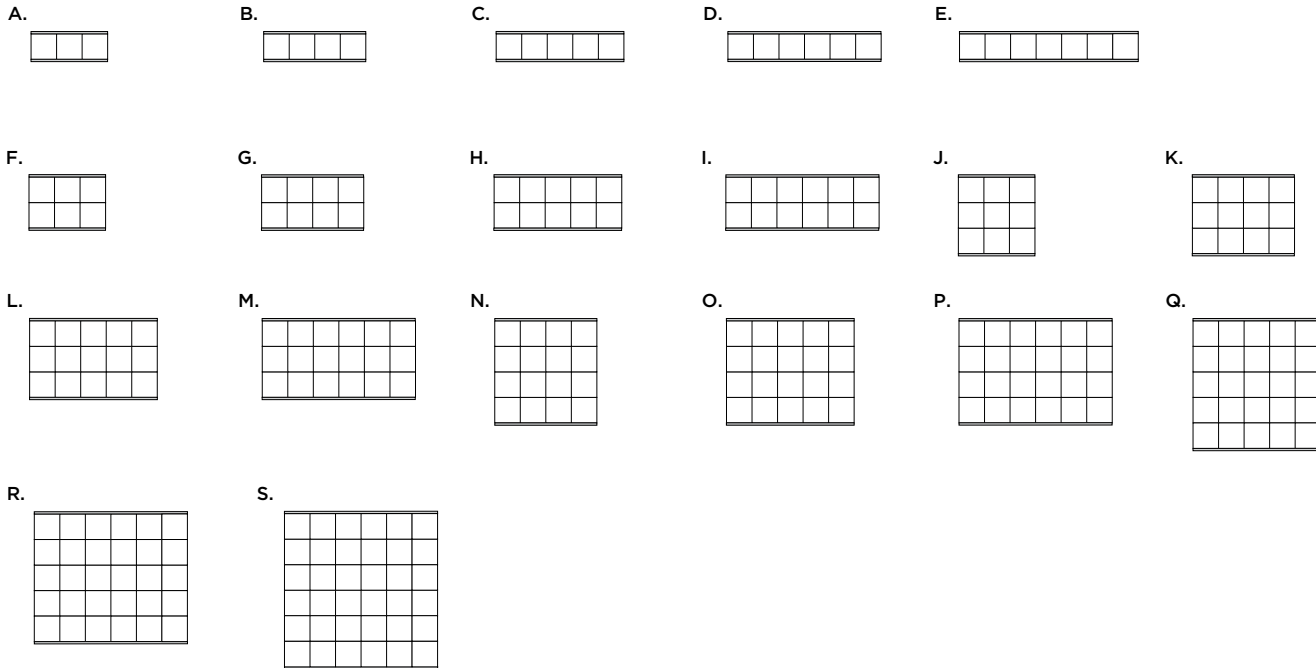

TAMALPAIS
COCKTAIL TABLE

DIMENSIONS

48.75 L x 21.5 D x 16 H
See diagram for other configurations and sizes.

MATERIALS

Blackened steel base with cast bronze tile top.

FINISH

Bronze tiles available in Light, Medium, Dark, or Warm Silver (premium finish). Clear lacquered blackened steel base, wax top coat tiles standard.

ITEM NUMBER

T - 150

NOTES

Tiles available in two patterns: Mitre (shown) or Concentric. Custom configurations welcome.

228 S. East Street, Cloverdale, CA 95425
TEL 707.669.0556 WEB tuellreynolds.com

	9.75"	19.5"	29.25"	39"	48.75"	58.5"
9.75"	1	2	3	4	5	6
19.5"	2					
29.25"	3					
39"	4					
48.75"	5					
58.5"	6					

TAMALPAIS TABLE - COCKTAIL/SIDE/CONSOLE

Standard Plan Configurations:

- A. 1 x 3 11.75 x 29.25
- B. 1 x 4 11.75 x 39
- C. 1 x 5 11.75 x 48.75
- D. 1 x 6 11.75 x 58.5
- E. 1 x 7 11.75 x 68.25
- F. 2 x 3 21.5 x 29.25
- G. 2 x 4 21.5 x 39
- H. 2 x 5 21.5 x 48.75
- I. 2 x 6 21.5 x 58.5
- J. 3 x 3 31.25 x 29.25
- K. 3 x 4 31.25 x 39
- L. 3 x 5 31.25 x 48.75
- M. 3 x 6 31.25 x 58.5
- N. 4 x 4 41 x 39
- O. 4 x 5 41 x 48.75
- P. 4 x 6 41 x 58.5
- Q. 5 x 5 50.75 x 48.75
- R. 5 x 6 50.75 x 58.5
- S. 6 x 6 60.5 x 58.5

Additional Notes:

Cast bronze tiles are 9 3/4" x 9 3/4", typical, and frame is 1" x 2" iron channel

Custom configurations are also welcome. 32" H is standard for consoles, 16" for cocktail tables although easily customized.