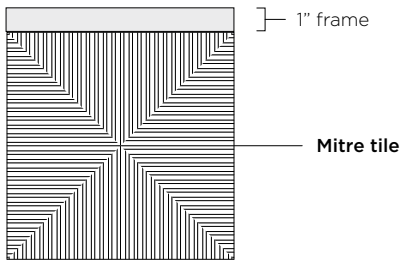

TAMALPAIS
COCKTAIL TABLE

DIMENSIONS

48.75 L x 21.5 D x 16 H
See diagram for other configurations and sizes.

MATERIALS

Blackened steel base with cast bronze tile top.

FINISH

Bronze tiles available in Light, Medium, Dark, or Warm Silver (premium finish). Clear lacquered blackened steel base, wax top coat tiles standard.

ITEM NUMBER

T - 150

NOTES

Tiles available in two patterns: Mitre (shown) or Concentric. Custom configurations welcome.

228 S. East Street, Cloverdale, CA 95425
TEL 707.669.0556 WEB tuellreynolds.com

	9.75"	19.5"	29.25"	39"	48.75"	58.5"
9.75"	1	2	3	4	5	6
19.5"	2					
29.25"	3					
39"	4					
48.75"	5					
58.5"	6					

TAMALPAIS TABLE - COCKTAIL/SIDE/CONSOLE

Standard Plan Configurations:

- A. 1 x 3 11.75 x 29.25
- B. 1 x 4 11.75 x 39
- C. 1 x 5 11.75 x 48.75
- D. 1 x 6 11.75 x 58.5
- E. 1 x 7 11.75 x 68.25
- F. 2 x 3 21.5 x 29.25
- G. 2 x 4 21.5 x 39
- H. 2 x 5 21.5 x 48.75
- I. 2 x 6 21.5 x 58.5
- J. 3 x 3 31.25 x 29.25
- K. 3 x 4 31.25 x 39
- L. 3 x 5 31.25 x 48.75
- M. 3 x 6 31.25 x 58.5
- N. 4 x 4 41 x 39
- O. 4 x 5 41 x 48.75
- P. 4 x 6 41 x 58.5
- Q. 5 x 5 50.75 x 48.75
- R. 5 x 6 50.75 x 58.5
- S. 6 x 6 60.5 x 58.5

Additional Notes:

Cast bronze tiles are 9 3/4" x 9 3/4", typical, and frame is 1" x 2" iron channel

Custom configurations are also welcome. 32" H is standard for consoles, 16" for cocktail tables although easily customized.