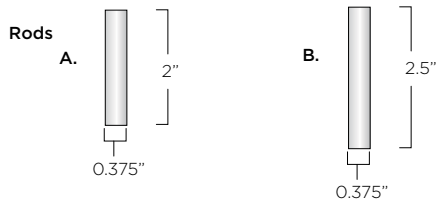

228 S. East Street, Cloverdale, CA 95425
TEL 707.669.0556 WEB tuellreynolds.com

End Bracket Return / Top View

End Bracket Return / Side View

Center Bracket / Side View / Vertical mounting plate

Center Bracket / Side View / Horizontal mounting plate

ROSS DRAPERY HARDWARE

Standard Plan Configurations:

Rods
Solid Architectural Bronze Bar.
A. DH - 800
B. DH - 800 - 2.5

Rings
Solid bronze.
A. DHR - 800

Brackets
Solid Bronze
A. DHB - 800
B. DHB - 900
C. DHB - 910