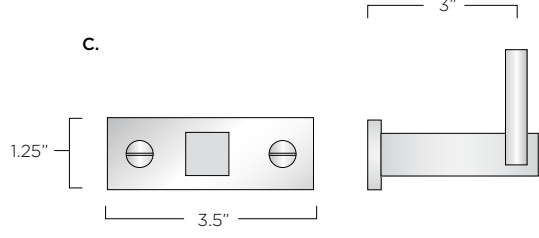

228 S. East Street, Cloverdale, CA 95425
TEL 707.669.0556 WEB tuellreynolds.com

End Bracket Return / Top View

End Bracket Return / Side View

Center Bracket / Side View / Vertical mounting plate

Center Bracket / Side View / Horizontal mounting plate

ROSS DRAPERY HARDWARE

Standard Plan Configurations:

Rods
Solid Architectural Bronze Bar.
A. DH - 800
B. DH - 800 - 2.5

Rings
Solid bronze.
A. DHR - 800

Brackets
Solid Bronze
A. DHB - 800
B. DHB - 900
C. DHB - 910