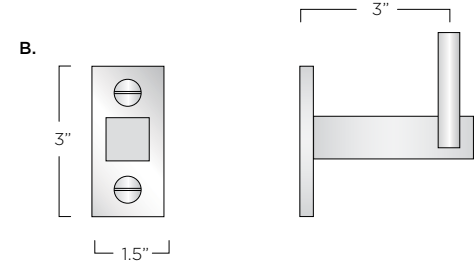

228 S. East Street, Cloverdale, CA 95425
TEL 707.669.0556 WEB tuellreynolds.com

End Bracket Return / Top View

End Bracket Return / Side View

Center Bracket / Side View / Vertical mounting plate

Center Bracket / Side View / Horizontal mounting plate

ROSS DRAPERY HARDWARE

Standard Plan Configurations:

Rods
Solid Architectural Bronze Bar.
A. DH - 800
B. DH - 800 - 2.5

Rings
Solid bronze.
A. DHR - 800

Brackets
Solid Bronze
A. DHB - 800
B. DHB - 900
C. DHB - 910