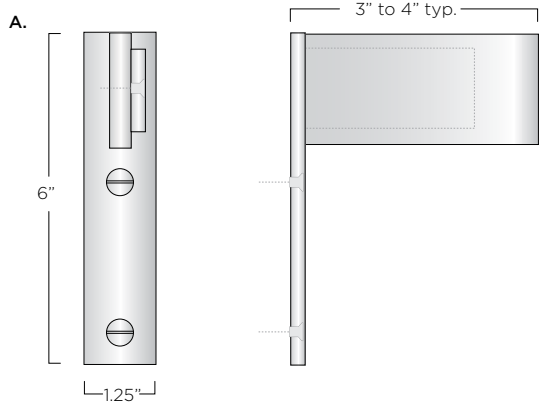

228 S. East Street, Cloverdale, CA 95425
TEL 707.669.0556 WEB tuellreynolds.com

End Bracket Return / Top View

End Bracket Return / Side View

Center Bracket / Side View / Vertical mounting plate

Center Bracket / Side View / Horizontal mounting plate

ROSS DRAPERY HARDWARE

Standard Plan Configurations:

Rods
Solid Architectural Bronze Bar.
A. DH - 800
B. DH - 800 - 2.5

Rings
Solid bronze.
A. DHR - 800

Brackets
Solid Bronze
A. DHB - 800
B. DHB - 900
C. DHB - 910