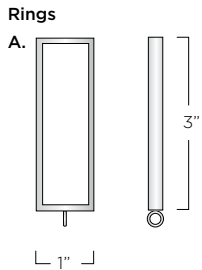

228 S. East Street, Cloverdale, CA 95425
TEL 707.669.0556 WEB tuellreynolds.com

End Bracket Return / Top View

End Bracket Return / Side View

Center Bracket / Side View / Vertical mounting plate

Center Bracket / Side View / Horizontal mounting plate

ROSS DRAPERY HARDWARE

Standard Plan Configurations:

Rods
Solid Architectural Bronze Bar.
A. DH - 800
B. DH - 800 - 2.5

Rings
Solid bronze.
A. DHR - 800

Brackets
Solid Bronze
A. DHB - 800
B. DHB - 900
C. DHB - 910