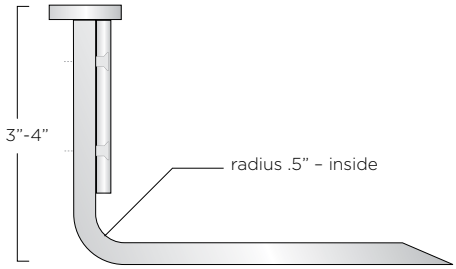

228 S. East Street, Cloverdale, CA 95425
TEL 707.669.0556 WEB tuellreynolds.com

End Bracket Return / Top View

End Bracket Return / Side View

Center Bracket / Side View / Vertical mounting plate

Center Bracket / Side View / Horizontal mounting plate

ROSS DRAPERY HARDWARE

Standard Plan Configurations:

Rods
Solid Architectural Bronze Bar.
A. DH - 800
B. DH - 800 - 2.5

Rings
Solid bronze.
A. DHR - 800

Brackets
Solid Bronze
A. DHB - 800
B. DHB - 900
C. DHB - 910