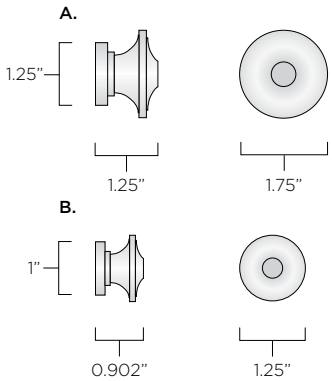

Rods

Finials

Rings

Brackets

PIEDMONT DRAPERY HARDWARE

Standard Plan Configurations:

Rods

.125 Wall Architectural Bronze Tubing.

Solid Bronze

A. DHR - 300

B. DHR - 310

C. DHR - 315 (hand hammered)

D. DHR - 200

E. DHR - 210

F. DHR - 215 (hand hammered)

G. DHR - 100