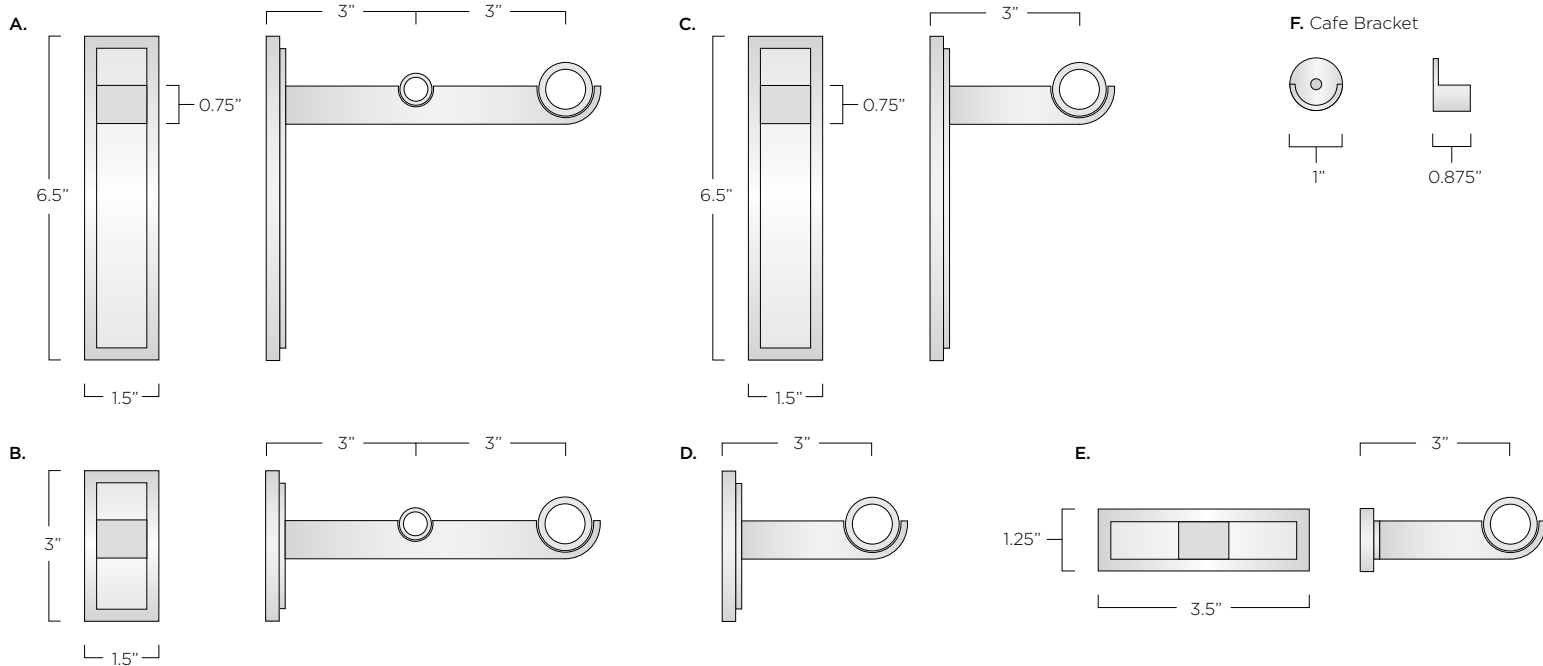

Rods

Finials

Rings

Brackets

PIEDMONT DRAPERY HARDWARE

Standard Plan Configurations:

Rods

.125 Wall Architectural Bronze Tubing.