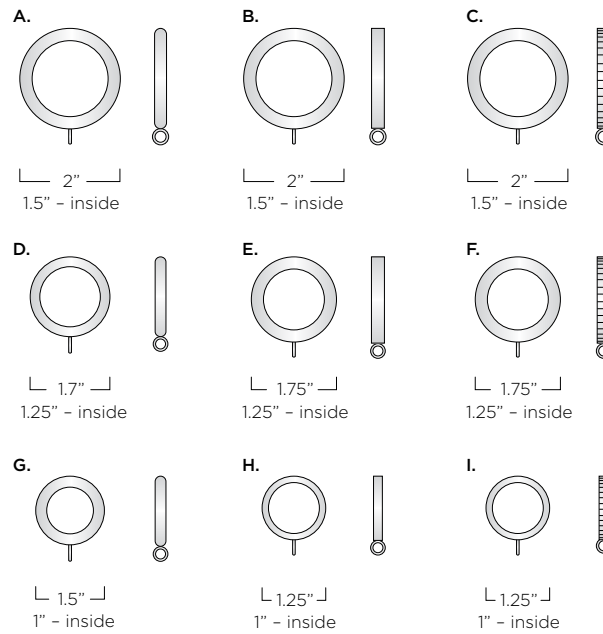

Rods

Finials

Rings

Brackets

PIEDMONT DRAPERY HARDWARE

Standard Plan Configurations:

Rods

.125 Wall Architectural Bronze Tubing.

Solid Bronze

A. DHR - 300

B. DHR - 310

C. DHR - 315 (hand hammered)

D. DHR - 200

E. DHR - 210

F. DHR - 215 (hand hammered)

G. DHR - 100