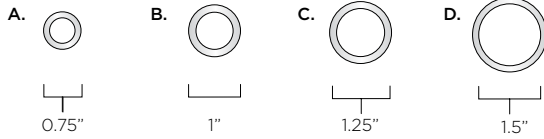

Rods

End Bracket Return / Top View

End Bracket Return / Side View

Center Bracket "T" style with integral splice

Rings

Standard Center Bracket blade style

NEWPORT DRAPERY HARDWARE

Standard Plan Configurations: