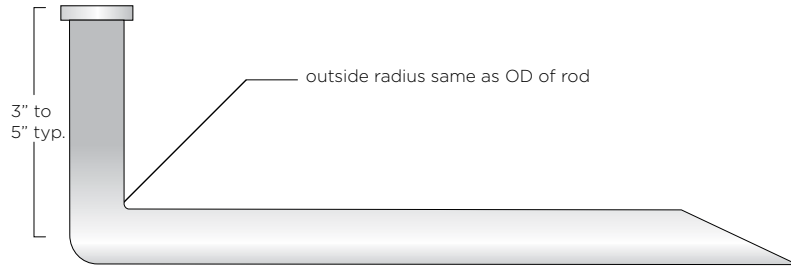

Rods

End Bracket Return / Top View

End Bracket Return / Side View

Center Bracket "T" style with integral splice

Rings

Standard Center Bracket blade style

NEWPORT DRAPERY HARDWARE

Standard Plan Configurations: