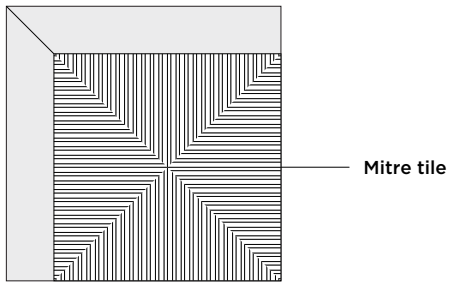

INVERNESS
CONSOLE TABLE

DIMENSIONS

52.25 L x 13.75 D x 32 H
See diagram for other configurations and sizes.

MATERIALS

Blackened steel base with cast bronze tile top.

FINISH

Bronze tiles available in Light, Medium, Dark, or Warm Silver (premium finish). Clear lacquered blackened steel base, wax top coat tiles standard.

ITEM NUMBER

T - 100

NOTES

Tiles available in two patterns: mitre (shown) and concentric. See diagram for other configurations.

228 S. East Street, Cloverdale, CA 95425
TEL 707.669.0556 WEB tuellreynolds.com

9.625" x 9.625" tile
(typical)

	9.625"	19.25"	28.875"	38.5"	48.125"	57.75"	67.375"	77"
9.625" -	1	2	3	4	5	6	7	8
19.25" -	2							
28.875" -	3							
38.5" -	4							
48.125" -	5							
57.75" -	6							
67.375" -	7							
77" -	8							

Additional Notes:

Cast bronze tiles are 9 5/8" x 9 5/8", typical, and frame is 2" square steel tube, typical.

Custom configurations are also welcome. Height is easily customized.

228 S. East Street, Cloverdale, CA 95425
TEL 707.669.0556 WEB tuellreynolds.com