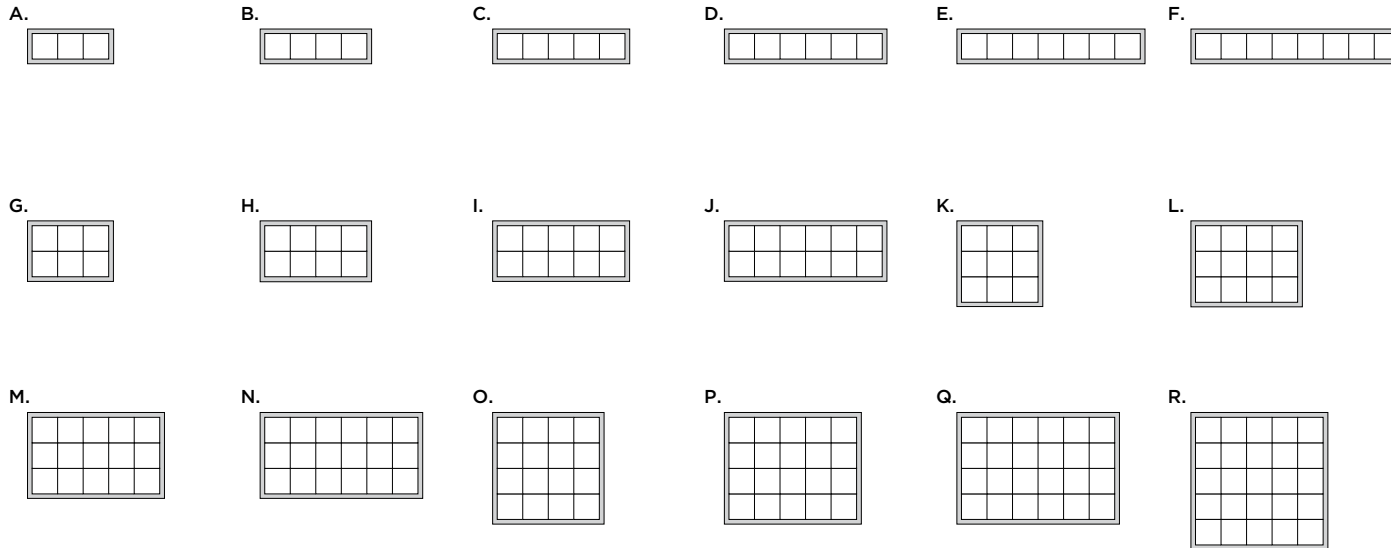

INVERNESS
CONSOLE TABLE

DIMENSIONS

52.25 L x 13.75 D x 32 H
See diagram for other configurations and sizes.

MATERIALS

Blackened steel base with cast bronze tile top.

FINISH

Bronze tiles available in Light, Medium, Dark, or Warm Silver (premium finish). Clear lacquered blackened steel base, wax top coat tiles standard.

ITEM NUMBER

T - 100

NOTES

Tiles available in two patterns: mitre (shown) and concentric. See diagram for other configurations.

228 S. East Street, Cloverdale, CA 95425
TEL 707.669.0556 WEB tuellreynolds.com

9.625" x 9.625" tile
(typical)

	9.625"	19.25"	28.875"	38.5"	48.125"	57.75"	67.375"	77"
9.625" -	1	2	3	4	5	6	7	8
19.25" -	2							
28.875" -	3							
38.5" -	4							
48.125" -	5							
57.75" -	6							
67.375" -	7							
77" -	8							

INVERNESS TABLE

Standard Plan Configurations:

- A. 1 x 3 13.75 x 33
- B. 1 x 4 13.75 x 42.75
- C. 1 x 5 13.75 x 52.25
- D. 1 x 6 13.75 x 62
- E. 1 x 7 13.75 x 71.5
- F. 1 x 8 13.75 x 81
- G. 2 x 3 23.5 x 33
- H. 2 x 4 23.5 x 42.75
- I. 2 x 5 23.5 x 52.25
- J. 2 x 6 23.5 x 62
- K. 3 x 3 33 x 33
- L. 3 x 4 33 x 42.75
- M. 3 x 5 33 x 52.25
- N. 3 x 6 33 x 62
- O. 4 x 4 42.75 x 42.75
- P. 4 x 5 42.75 x 52.25
- Q. 4 x 6 42.75 x 62
- R. 5 x 5 52.25 x 52.25