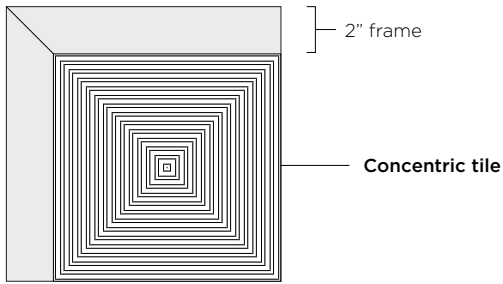

INVERNESS
CONSOLE TABLE

DIMENSIONS

52.25 L x 13.75 D x 32 H
See diagram for other configurations and sizes.

MATERIALS

Blackened steel base with cast bronze tile top.

FINISH

Bronze tiles available in Light, Medium, Dark, or Warm Silver (premium finish). Clear lacquered blackened steel base, wax top coat tiles standard.

ITEM NUMBER

T - 100

NOTES

Tiles available in two patterns: mitre (shown) and concentric. See diagram for other configurations.

228 S. East Street, Cloverdale, CA 95425
TEL 707.669.0556 WEB tuellreynolds.com

9.625" x 9.625" tile
(typical)

	9.625"	19.25"	28.875"	38.5"	48.125"	57.75"	67.375"	77"
9.625" -	1	2	3	4	5	6	7	8
19.25" -	2							
28.875" -	3							
38.5" -	4							
48.125" -	5							
57.75" -	6							
67.375" -	7							
77" -	8							

Additional Notes:

Cast bronze tiles are 9 5/8" x 9 5/8", typical, and frame is 2" square steel tube, typical.

Custom configurations are also welcome. Height is easily customized.

228 S. East Street, Cloverdale, CA 95425
TEL 707.669.0556 WEB tuellreynolds.com